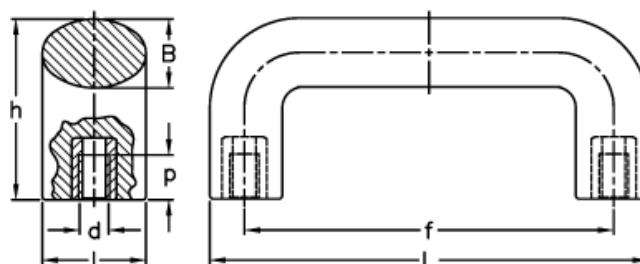

Data Sheet

Article number: 2304151416
Description: E+G handle
M.843/200-SST-M8 CLEAN
Note: 0

Measures

$$L[J]=P[N]\cdot h[m]$$

B	= 20	L1 (J)	= 27
d 6H	= M8	L2 (J)	= 80
f	= 179 +/- 1	p	= 13
F1 (N)	= 2000		
F2 (N)	= 2400		
h	= 62		
l	= 30		
L	= 200		