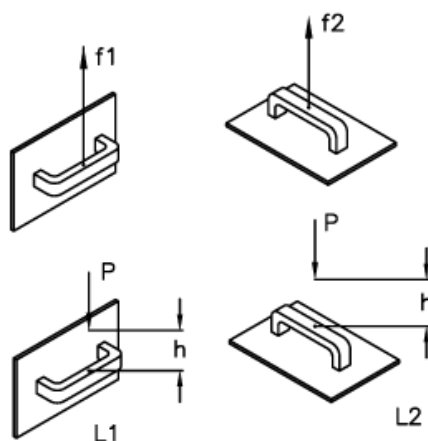

Data Sheet

Article number: 2304151416
Description: E+G handle
M.843/200-SST-M8 CLEAN
Note: 0

Measures

$$L[J]=P[N]\cdot h[m]$$

B	= 20	L1 (J)	= 27
d 6H	= M8	L2 (J)	= 80
f	= 179 +/- 1	p	= 13
F1 (N)	= 2000		
F2 (N)	= 2400		
h	= 62		
l	= 30		
L	= 200		